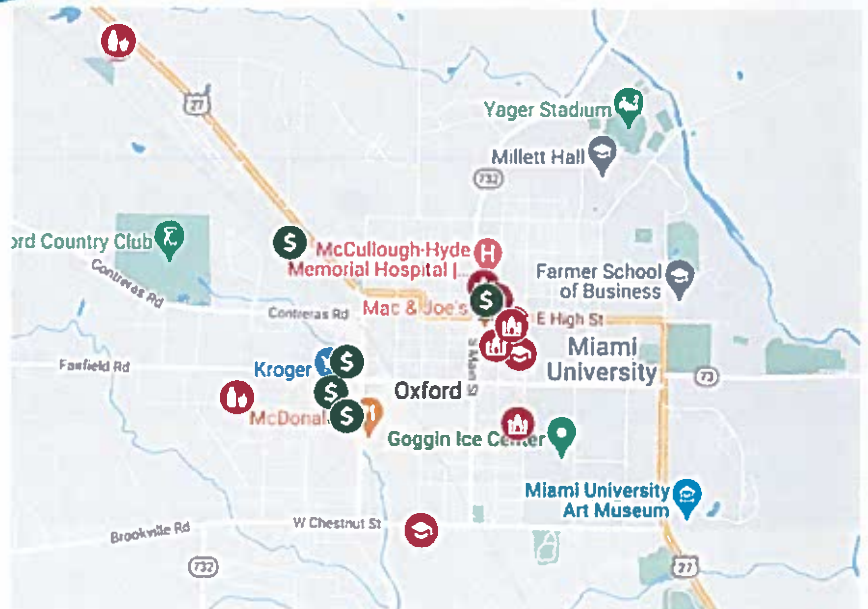

LOOKING FOR MEALS
AND FOOD ACCESS?

TALAWANDA SCHOOL DISTRICT FOOD ACCESS MAP

WHAT IS IT?

This map demonstrates food access points in the Talawanda School District/Butler County. Red areas on the map are areas where individuals are able to receive free food and include places such as food pantries/banks and churches that provide weekly dinners. Green areas on the map include grocery stores and markets.

The map is free to use and available for all community members to use as a resource.

Scan the QR code below to go directly to the map!

HARD COPY CALENDARS OF FOOD
LOCATIONS AND TIMES AVAILABLE UPON
REQUEST

 info@healthyoxfordarea.org

TSD APPROVED
for distribution

OR find the map at
<https://healthyoxfordarea.org/resources/>